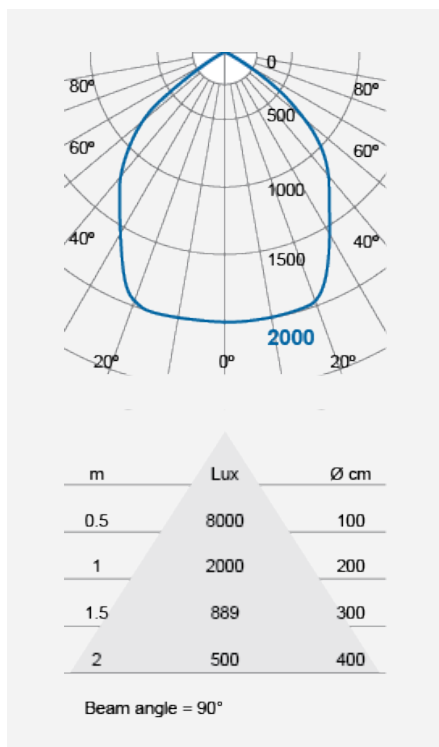

SIENA SR Recessed Downlight (Integrated)

Product Code:

F54300RC

Electrical Data	
Voltage (V)	220-240V
Power Factor	>0.9
Product Data	
Product Wattage (W)	19
Beam Angle (°)	90
Colour Temperature (K)	Warmwhite (2800K), Coolwhite (4000K), Daylight (6500K)
Colour Render Index (Ra)	>Ra80
Colour	White (WH26), Silver (SV26)
Materials	Die-cast aluminium trim with specular reflector
Protection Class	Class II
Dimmable	No
Weight (g)	495
Application	Retail, Bathrooms, Hotels, Kitchens, Offices, Restaurants
Performance Data	
Luminous Flux (lm)	2000
Luminous Efficacy (lm/W)	105
Rated Life (hrs)	50000
IP Rating	IP44
Product Dimensions	
Diameter (mm)	255
Height (mm)	100
Cut-out (mm)	Ø200
Remarks: Shielding Angle: Up to 25 °	