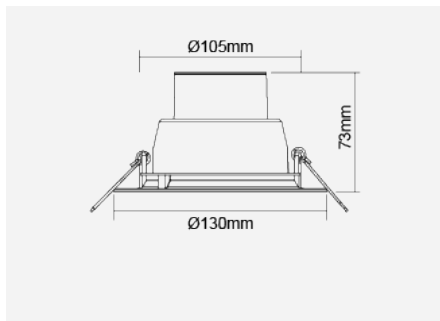

SIENA FR Recessed Downlight (Integrated)

Product Code:

F54500RC

Electrical Data	
Voltage (V)	220-240V
Power Factor	>0.9
Product Data	
Product Wattage (W)	6
Colour Temperature (K)	Warmwhite (2800K), Coolwhite (4000K), Daylight (6500K)
Colour Render Index (Ra)	>Ra80
Colour	White (WH26), Silver (SV26)
Materials	Die-cast aluminium trim with specular reflector
Protection Class	Class II
Dimmable	No
Performance Data	
Luminous Flux (lm)	550
Luminous Efficacy (lm/W)	92
Rated Life (hrs)	50000
IP Rating	IP44
Product Dimensions	
Diameter (mm)	130
Height (mm)	73
Cut-out (mm)	Ø105
Remarks: UGR 22 Shielding Angle: Up to 25 °	