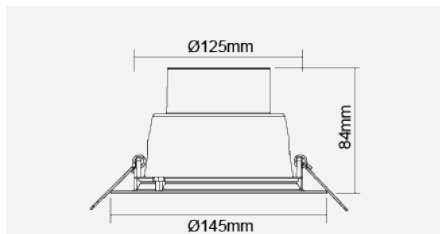

# U-DIM-SIENA FR Recessed Downlight (Integrated) DIMMABLE

Integrated LED Luminaire  
F54600RC-d

Product Code:

**F54600RC-d**

Electrical Data	
Voltage (V)	220-240V
Power Factor	>0.9
Product Data	
Product Wattage (W)	10.5
Colour Temperature (K)	Warmwhite (2800K), Coolwhite (4000K), Daylight (6500K)
Colour Render Index (Ra)	>Ra80
Colour	White (WH26), Silver (SV26)
Materials	Die-cast aluminium trim with specular reflector
Protection Class	Class II
Dimmable	100-5%
Performance Data	
Luminous Flux (lm)	950
Luminous Efficacy (lm/W)	90
Rated Life (hrs)	50000
IP Rating	IP44
Product Dimensions	
Diameter (mm)	145
Height (mm)	84
Cut-out (mm)	Ø125
Remarks: UGR 22 Shielding Angle: Up to 25 ° Capable of linear dimming from 100% to 5% when working with most conventional dimmers.	

MEGAMAN® reserves the right to make changes from time to time in the interest of product developments without prior notification to any products herein.

[www.megaman.cc](http://www.megaman.cc)

m	Lux	Ø cm
0.5	2000	100
1	500	200
1.5	222	300
2	125	400