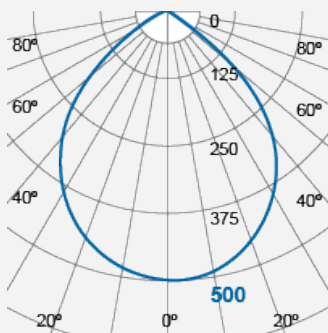

# U-DIM-SIENA FR Recessed Downlight (Integrated) DIMMABLE

Integrated LED Luminaire  
F54600RC-d

Product Code:

**F54600RC-d**

Electrical Data	
Voltage (V)	220-240V
Power Factor	>0.9
Product Data	
Product Wattage (W)	10.5
Colour Temperature (K)	Warmwhite (2800K), Coolwhite (4000K), Daylight (6500K)
Colour Render Index (Ra)	>Ra80
Colour	White (WH26), Silver (SV26)
Materials	Die-cast aluminium trim with specular reflector
Protection Class	Class II
Dimmable	100-5%
Performance Data	
Luminous Flux (lm)	950
Luminous Efficacy (lm/W)	90
Rated Life (hrs)	50000
IP Rating	IP44
Product Dimensions	
Diameter (mm)	145
Height (mm)	84
Cut-out (mm)	Ø125
Remarks: UGR 22 Shielding Angle: Up to 25 ° Capable of linear dimming from 100% to 5% when working with most conventional dimmers.	

MEGAMAN® reserves the right to make changes from time to time in the interest of product developments without prior notification to any products herein.

[www.megaman.cc](http://www.megaman.cc)

m	Lux	Ø cm
0.5	2000	100
1	500	200
1.5	222	300
2	125	400

Beam angle = 90°