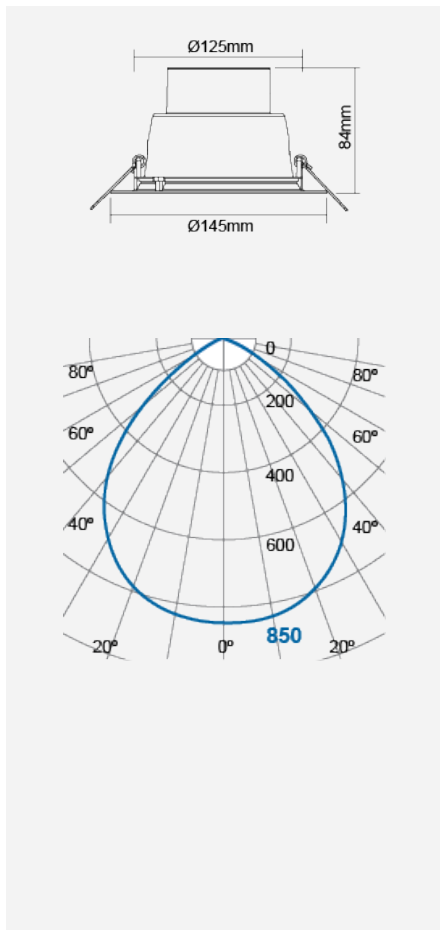

RichColour-SIENA FR Recessed Downlight (Integrated)

Product Code:

F54600RC-R9

Electrical Data	
Voltage (V)	220-240V
Product Data	
Product Wattage (W)	9.5
Colour Temperature (K)	Warmwhite (2800K), Coolwhite (4000K), Daylight (6500K)
Colour Render Index (Ra)	Ra92
Colour	White (WH26), Silver (SV26)
Materials	Die-cast aluminium trim with specular reflector
Protection Class	Class II
Dimmable	No
Performance Data	
Luminous Flux (lm)	850
Luminous Efficacy (lm/W)	89
Rated Life (hrs)	50000
IP Rating	IP44
Product Dimensions	
Diameter (mm)	145
Height (mm)	84
Cut-out (mm)	Ø125
Remarks: UGR 22 Shielding Angle: Up to 25 °	

m	Lux	Ø cm
0.5	3400	100
1	850	200
1.5	378	300
2	213	400

Beam angle = 90°