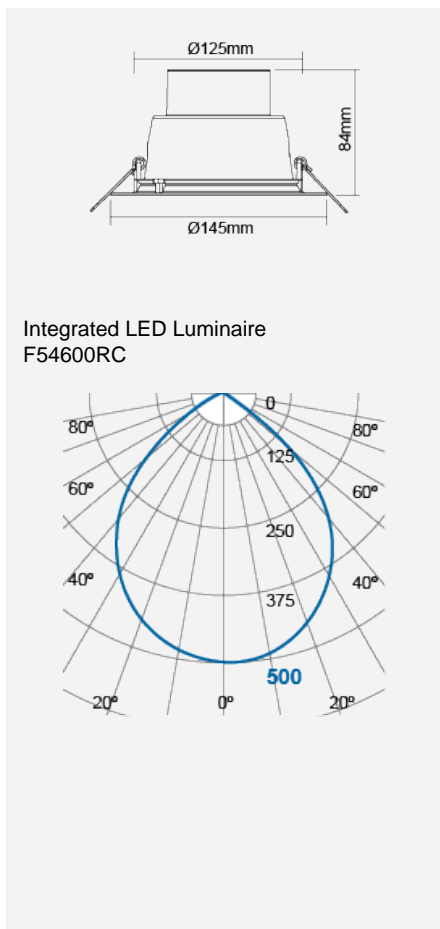

SIENA FR Recessed Downlight (Integrated)

Product Code:

F54600RC

Electrical Data	
Voltage (V)	220-240V
Power Factor	>0.9
Product Data	
Product Wattage (W)	9.5
Colour Temperature (K)	Warmwhite (2800K), Coolwhite (4000K), Daylight (6500K)
Colour Render Index (Ra)	>Ra80
Colour	White (WH26), Silver (SV26)
Materials	Die-cast aluminium trim with specular reflector
Protection Class	Class II
Dimmable	No
Performance Data	
Luminous Flux (lm)	950
Luminous Efficacy (lm/W)	100
Rated Life (hrs)	50000
IP Rating	IP44
Product Dimensions	
Diameter (mm)	145
Height (mm)	84
Cut-out (mm)	Ø125
Remarks: UGR 22 Shielding Angle: Up to 25 °	

www.megaman.cc

m	Lux	Ø cm
0.5	2000	100
1	500	200
1.5	222	300
2	125	400

Beam angle = 90°

Product Code: F54600RC

MEGAMAN® 2005-2018. All Rights Reserved.

This document is for informational purpose only.

MEGAMAN® reserves the right to make changes from time to time in the interest of product developments without prior notification to any products herein.