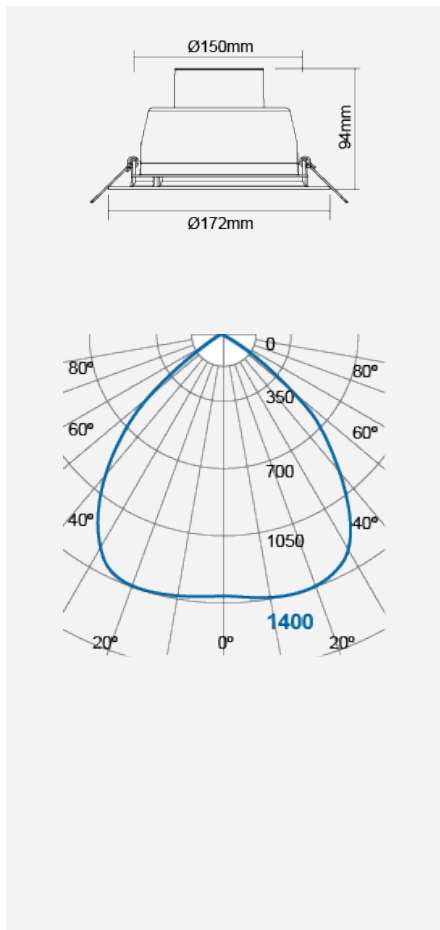

RichColour-SIENA FR Recessed Downlight (Integrated)

Product Code:

F54700RC-R9

Electrical Data	
Voltage (V)	220-240V
Power Factor	>0.9
Product Data	
Product Wattage (W)	15.5
Colour Temperature (K)	Warmwhite (2800K), Coolwhite (4000K), Daylight (6500K)
Colour Render Index (Ra)	>Ra80
Colour	White (WH26), Silver (SV26)
Materials	Die-cast aluminium trim with specular reflector
Protection Class	Class II
Dimmable	No
Performance Data	
Luminous Flux (lm)	1400
Luminous Efficacy (lm/W)	90
Rated Life (hrs)	50000
IP Rating	IP44
Product Dimensions	
Diameter (mm)	172
Height (mm)	94
Cut-out (mm)	Ø150
Remarks: UGR 22 Shielding Angle: Up to 25 °	

www.megaman.cc

m	Lux	Ø cm
0.5	5600	100
1	1400	200
1.5	622	300
2	350	400

Beam angle = 90°