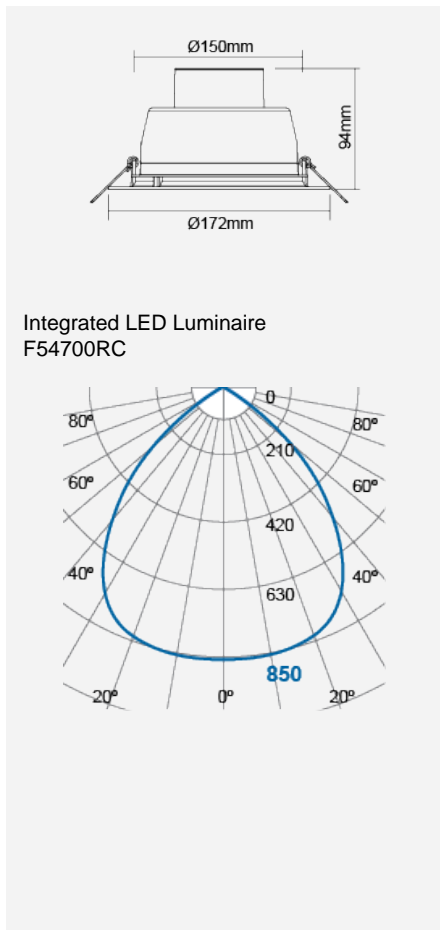

# SIENA FR Recessed Downlight (Integrated)

Product Code:

**F54700RC**

Electrical Data	
Voltage (V)	220-240V
Power Factor	>0.9
Product Data	
Product Wattage (W)	15.5
Colour Temperature (K)	Warmwhite (2800K), Coolwhite (4000K), Daylight (6500K)
Colour Render Index (Ra)	>Ra80
Colour	White (WH26), Silver (SV26)
Materials	Die-cast aluminium trim with specular reflector
Protection Class	Class II
Dimmable	No
Performance Data	
Luminous Flux (lm)	1560
Luminous Efficacy (lm/W)	101
Rated Life (hrs)	50000
IP Rating	IP44
Product Dimensions	
Diameter (mm)	172
Height (mm)	94
Cut-out (mm)	Ø150
Remarks: UGR 22 Shielding Angle: Up to 25 °	

[www.megaman.cc](http://www.megaman.cc)

m	Lux	Ø cm
0.5	3400	100
1	850	200
1.5	378	300
2	213	400

Beam angle = 90°

Product Code: F54700RC

MEGAMAN® 2005-2018. All Rights Reserved.

This document is for informational purpose only.