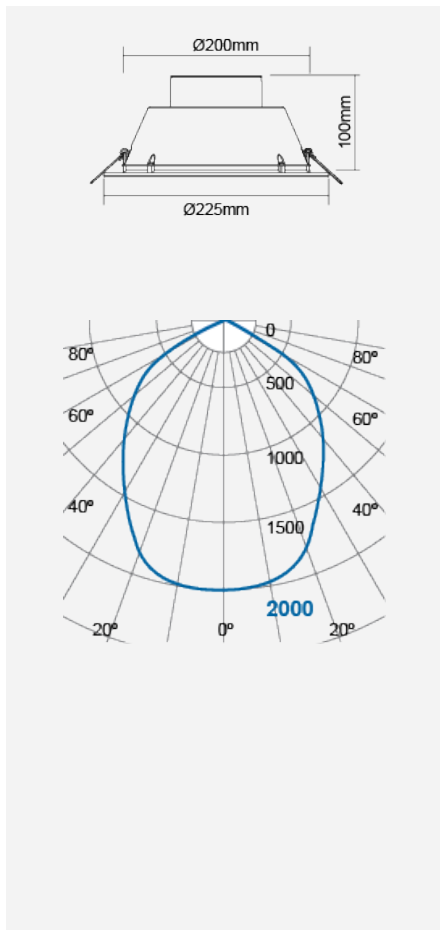

SIENA FR Recessed Downlight (Integrated)

Product Code:

F54800RC

Electrical Data	
Voltage (V)	220-240V
Power Factor	>0.9
Product Data	
Product Wattage (W)	19
Colour Temperature (K)	Warmwhite (2800K), Coolwhite (4000K), Daylight (6500K)
Colour Render Index (Ra)	>Ra80
Colour	White (WH26), Silver (SV26)
Materials	Die-cast aluminium trim with specular reflector
Protection Class	Class II
Dimmable	No
Performance Data	
Luminous Flux (lm)	2000
Luminous Efficacy (lm/W)	105
Rated Life (hrs)	50000
IP Rating	IP44
Product Dimensions	
Diameter (mm)	225
Height (mm)	100
Cut-out (mm)	Ø200
Remarks: UGR 22 Shielding Angle: Up to 25 °	

www.megaman.cc

m	Lux	Ø cm
0.5	8000	100
1	2000	200
1.5	889	300
2	500	400

Beam angle = 90°

Product Code: F54800RC

MEGAMAN® 2005-2018. All Rights Reserved.

This document is for informational purpose only.

MEGAMAN® reserves the right to make changes from time to time in the interest of product developments without prior notification to any products herein.