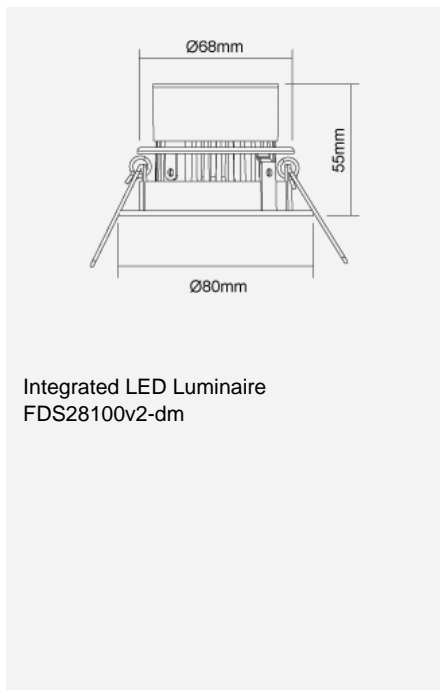

# SIENA 2.5" CoverPlus Recessed Downlight (Integrated) - U-DIM

Product Code:

**FDS28100v2-dm**

Electrical Data	
Voltage (V)	220-240V
Power Factor	>0.85
Product Data	
Product Wattage (W)	6
Beam Angle ( ° )	36
Tilting Angle ( ° )	25
Colour Temperature (K)	Warmwhite (2800K), Coolwhite (4000K)
Colour Render Index (Ra)	>Ra80
Materials	Metal housing with optical reflector
Protection Class	Class II
Dimmable	100-5%
Application	Retail, Bathrooms, Hotels, Kitchens, Offices, Restaurants
Performance Data	
Max. Luminous Intensity (cd)	1800
Luminous Flux (lm)	500
Luminous Efficacy (lm/W)	83
Rated Life (hrs)	50000hrs at L70 B50 at Ta25 ° C (25000hrs use directly under thermal insulation)
IP Rating	IP44
Product Dimensions	
Diameter (mm)	80
Height (mm)	55
Cut-out (mm)	Ø68
Remarks: Capable of linear dimming from 100% to 5% when working with most conventional dimmers. Can be mounted directly in insulated ceilings without any recess box to prevent contact with thermal insulation.	