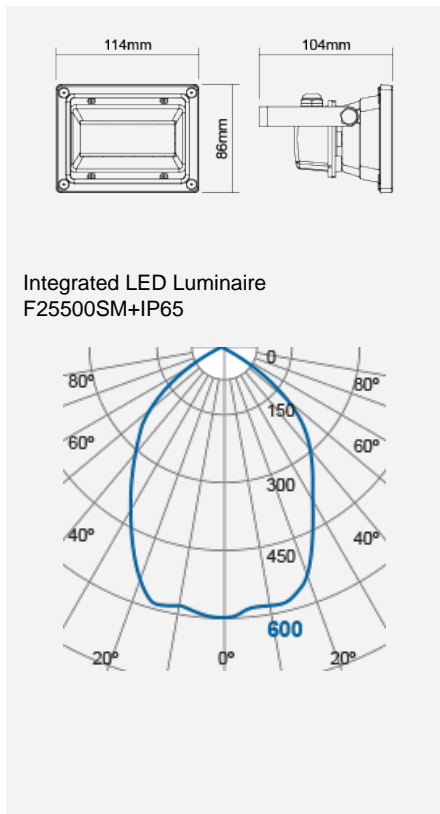

TOTT S Floodlight (Integrated) - IP65

Product Code:

F25500SM+IP65

Electrical Data	
Voltage (V)	220-240V
Product Data	
Product Wattage (W)	12
Beam Angle (°)	80
Tilting Angle (°)	180
Colour Temperature (K)	Warmwhite (3000K), Coolwhite (4000K)
Colour Render Index (Ra)	Ra80
Colour	Silver (SV26), Black (BK23)
Materials	Aluminium
Protection Class	Class I
Dimmable	No
Weight (g)	551
Application	Billboards, Gate areas, Pillar Facades, Signages
Performance Data	
Max. Luminous Intensity (cd)	600
Luminous Flux (lm)	900
Luminous Efficacy (lm/W)	75
Rated Life (hrs)	25000
IP Rating	IP65
Product Dimensions	
Length (mm)	114
Width (mm)	86
Height (mm)	104

www.megaman.cc

m	Lux	Ø cm
0.5	2400	84
1	600	165
1.5	267	252
2	150	336

Beam angle = 80°