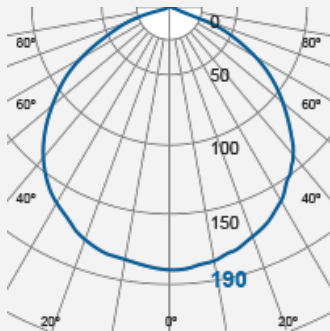

TOTT S Floodlight (R7s) - IP54

Max. 7W LED R7s

Product Code:

F25546SM

Product Data

Max. Wattage (W)	7
Light Source	LED R7s
Lamp Base	R7s
Tilting Angle (°)	115
Colour	White (WH24), Black (BK23)
Materials	Aluminium Alloy
Protection Class	Class I
Dimmable	N/A
Weight (g)	505
Application	Billboards, Gate areas, Pillar Facades, Signages

Performance Data

IP Rating	IP54
-----------	------

Product Dimensions

Length (mm)	138
Width (mm)	96
Height (mm)	178

Product Code: F25546SM

MEGAMAN® 2005-2018. All Rights Reserved.
This document is for informational purpose only.

Beam angle = 108°

Product Code: F25546SM

MEGAMAN® 2005-2018. All Rights Reserved.

This document is for informational purpose only.

MEGAMAN® reserves the right to make changes from time to time in the interest of product developments without prior notification to any products herein.