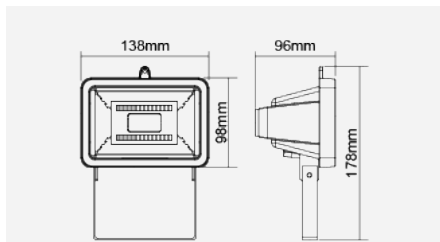

TOTT S Floodlight (R7s) - IP54

Max. 7W LED R7s

Product Code:

F25546SM

Product Data

Max. Wattage (W)	7
Light Source	LED R7s
Lamp Base	R7s
Tilting Angle (°)	115
Colour	White (WH24), Black (BK23)
Materials	Aluminium Alloy
Protection Class	Class I
Dimmable	N/A
Weight (g)	505
Application	Billboards, Gate areas, Pillar Facades, Signages

Performance Data

IP Rating	IP54
-----------	------

Product Dimensions

Length (mm)	138
Width (mm)	96
Height (mm)	178

Product Code: F25546SM

MEGAMAN® 2005-2018. All Rights Reserved.
This document is for informational purpose only.

MEGAMAN® reserves the right to make changes from time to time in the interest of product developments without prior notification to any products herein.

www.megaman.cc

m	Lux	Ø cm
0.5	760	138
1	190	275
1.5	84	413
2	48	551

Beam angle = 108°

Product Code: F25546SM

MEGAMAN® 2005-2018. All Rights Reserved.

This document is for informational purpose only.

MEGAMAN® reserves the right to make changes from time to time in the interest of product developments without prior notification to any products herein.