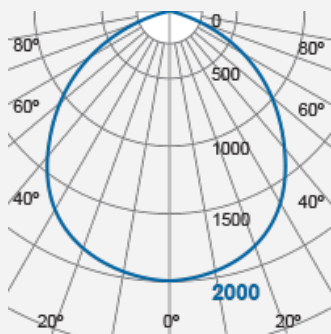

TOTT L Floodlight (Integrated) - IP54

Integrated LED Luminaire
F25600SM+IP54

Product Code:

F25600SM+IP54

Electrical Data	
Voltage (V)	220-240V
Power Factor	>0.9
Product Data	
Product Wattage (W)	60
Beam Angle (°)	100
Tilting Angle (°)	180
Colour Temperature (K)	Warmwhite (3000K), Coolwhite (4000K)
Colour Render Index (Ra)	Ra80
Colour	Silver (SV26), Black (BK23)
Materials	Aluminium
Protection Class	Class I
Dimmable	No
Weight (g)	2728
Application	Billboards, Gate areas, Pillar Facades, Signages
Performance Data	
Max. Luminous Intensity (cd)	2000
Luminous Flux (lm)	4200
Luminous Efficacy (lm/W)	70
Rated Life (hrs)	25000
IP Rating	IP54
Product Dimensions	
Length (mm)	287
Width (mm)	238
Height (mm)	172

www.megaman.cc

m	Lux	Ø cm
0.5	8000	119
1	2000	238
1.5	889	358
2	1025	477

Beam angle = 100°