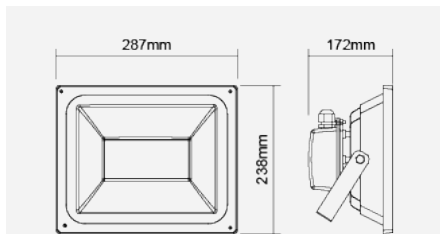

TOTT L Floodlight (Integrated) - IP54

Integrated LED Luminaire
F25600SM+IP54

Product Code:

F25600SM+IP54

Electrical Data	
Voltage (V)	220-240V
Power Factor	>0.9
Product Data	
Product Wattage (W)	60
Beam Angle (°)	100
Tilting Angle (°)	180
Colour Temperature (K)	Warmwhite (3000K), Coolwhite (4000K)
Colour Render Index (Ra)	Ra80
Colour	Silver (SV26), Black (BK23)
Materials	Aluminium
Protection Class	Class I
Dimmable	No
Weight (g)	2728
Application	Billboards, Gate areas, Pillar Facades, Signages
Performance Data	
Max. Luminous Intensity (cd)	2000
Luminous Flux (lm)	4200
Luminous Efficacy (lm/W)	70
Rated Life (hrs)	25000
IP Rating	IP54
Product Dimensions	
Length (mm)	287
Width (mm)	238
Height (mm)	172

www.megaman.cc

m	Lux	Ø cm
0.5	8000	119
1	2000	238
1.5	889	358
2	1025	477

Beam angle = 100°