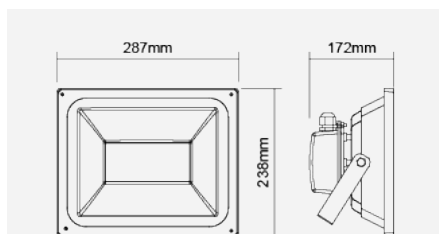

TOTT L Floodlight (Integrated) - IP65

Integrated LED Luminaire
F25600SM+IP65

Product Code:

F25600SM+IP65

Electrical Data	
Voltage (V)	220-240V
Power Factor	>0.9
Product Data	
Product Wattage (W)	60
Beam Angle (°)	100
Tilting Angle (°)	180
Colour Temperature (K)	Warmwhite (3000K), Coolwhite (4000K)
Colour Render Index (Ra)	Ra80
Colour	Silver (SV26), Black (BK23)
Materials	Aluminium
Protection Class	Class I
Dimmable	No
Weight (g)	2909
Application	Billboards, Gate areas, Pillar Facades, Signages
Performance Data	
Max. Luminous Intensity (cd)	2000
Luminous Flux (lm)	4200
Luminous Efficacy (lm/W)	70
Rated Life (hrs)	25000
IP Rating	IP65
Product Dimensions	
Length (mm)	287
Width (mm)	238
Height (mm)	172

www.megaman.cc

m	Lux	Ø cm
0.5	8000	119
1	2000	238
1.5	889	358
2	1025	477

Beam angle = 100°