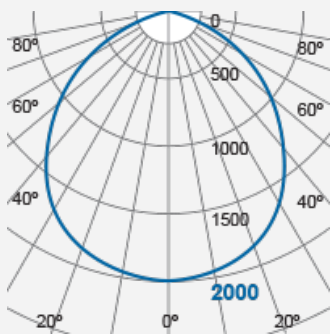

TOTT L Floodlight (Integrated) - IP65

Integrated LED Luminaire
F25600SM+IP65

Product Code:

F25600SM+IP65

Electrical Data	
Voltage (V)	220-240V
Power Factor	>0.9
Product Data	
Product Wattage (W)	60
Beam Angle (°)	100
Tilting Angle (°)	180
Colour Temperature (K)	Warmwhite (3000K), Coolwhite (4000K)
Colour Render Index (Ra)	Ra80
Colour	Silver (SV26), Black (BK23)
Materials	Aluminium
Protection Class	Class I
Dimmable	No
Weight (g)	2909
Application	Billboards, Gate areas, Pillar Facades, Signages
Performance Data	
Max. Luminous Intensity (cd)	2000
Luminous Flux (lm)	4200
Luminous Efficacy (lm/W)	70
Rated Life (hrs)	25000
IP Rating	IP65
Product Dimensions	
Length (mm)	287
Width (mm)	238
Height (mm)	172

www.megaman.cc

m	Lux	Ø cm
0.5	8000	119
1	2000	238
1.5	889	358
2	1025	477

Beam angle = 100°