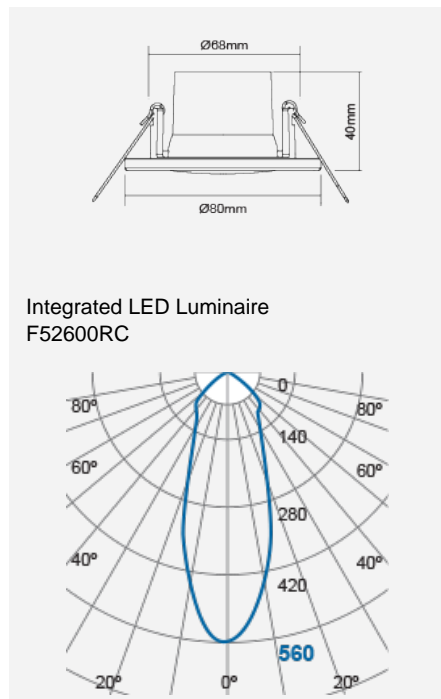

CHICO Adjustable Recessed Downlight (Integrated)

Product Code:

F52600RC

Electrical Data	
Voltage (V)	220-240V
Product Data	
Product Wattage (W)	4
Beam Angle (°)	36
Tilting Angle (°)	25
Colour Temperature (K)	Warmwhite (2800K), Coolwhite (4000K)
Colour Render Index (Ra)	>Ra80
Colour	White (WH12), Silver (SV22), Black (BK12), Brushed Nickel (NI52)
Materials	Plastic housing and diffuser
Protection Class	Class II
Dimmable	No
Weight (g)	77
Application	Display Shelves, Hotels, Kitchen Cabinets and Counters, Restaurants, Wall Lighting
Performance Data	
Max. Luminous Intensity (cd)	560
Luminous Flux (lm)	250
Luminous Efficacy (lm/W)	63
Rated Life (hrs)	15000
IP Rating	IP20
Product Dimensions	
Diameter (mm)	80
Height (mm)	40
Cut-out (mm)	Ø68