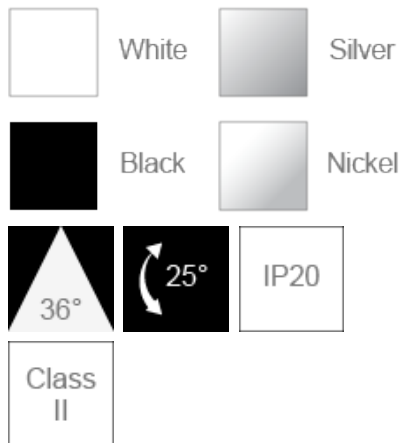

CHICO Adjustable Recessed Downlight (Integrated)

Product Code:

F52600RC

Electrical Data	
Voltage (V)	220-240V
Product Data	
Product Wattage (W)	4
Beam Angle (°)	36
Tilting Angle (°)	25
Colour Temperature (K)	Warmwhite (2800K), Coolwhite (4000K)
Colour Render Index (Ra)	>Ra80
Colour	White (WH12), Silver (SV22), Black (BK12), Brushed Nickel (NI52)
Materials	Plastic housing and diffuser
Protection Class	Class II
Dimmable	No
Weight (g)	77
Application	Display Shelves, Hotels, Kitchen Cabinets and Counters, Restaurants, Wall Lighting
Performance Data	
Max. Luminous Intensity (cd)	560
Luminous Flux (lm)	250
Luminous Efficacy (lm/W)	63
Rated Life (hrs)	15000
IP Rating	IP20
Product Dimensions	
Diameter (mm)	80
Height (mm)	40
Cut-out (mm)	Ø68