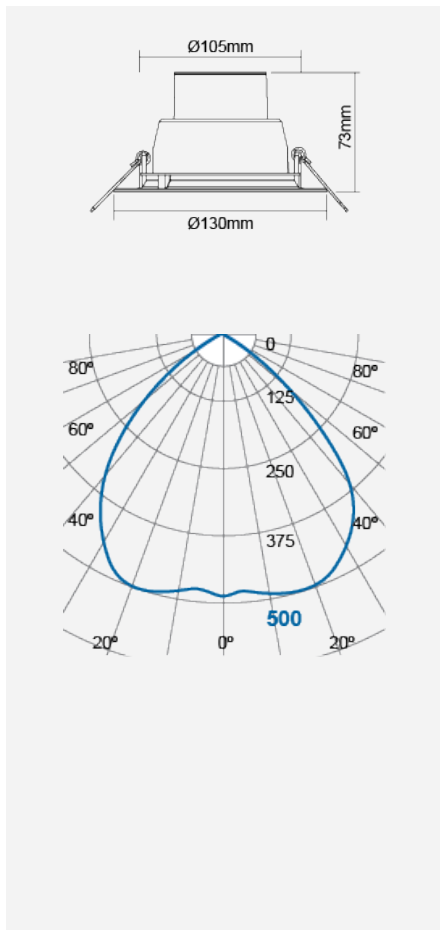

RichColour-SIENA FR Recessed Downlight (Integrated)

Product Code:

F54500RC-R9

Electrical Data	
Voltage (V)	220-240V
Power Factor	>0.9
Product Data	
Product Wattage (W)	6
Colour Temperature (K)	Warmwhite (2800K), Coolwhite (4000K), Daylight (6500K)
Colour Render Index (Ra)	Ra92
Colour	White (WH26), Silver (SV26)
Materials	Die-cast aluminium trim with specular reflector
Protection Class	Class II
Dimmable	No
Performance Data	
Luminous Flux (lm)	500
Luminous Efficacy (lm/W)	83
Rated Life (hrs)	50000
IP Rating	IP44
Product Dimensions	
Diameter (mm)	130
Height (mm)	73
Cut-out (mm)	Ø105
Remarks: UGR 22 Shielding Angle: Up to 25 °	

www.megaman.cc

m	Lux	Ø cm
0.5	2000	100
1	500	200
1.5	222	300
2	125	400

Beam angle = 90°