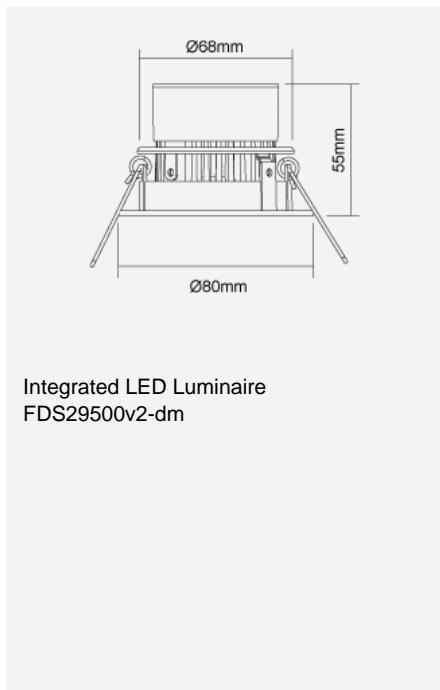

SIENA 2.5" CoverPlus Recessed Downlight (Integrated) - U-DIM

Product Code:

FDS29500v2-dm

Electrical Data	
Voltage (V)	220-240V
Power Factor	>0.85
Product Data	
Product Wattage (W)	6
Beam Angle (°)	36
Tilting Angle (°)	25
Colour Temperature (K)	Warmwhite (2800K), Coolwhite (4000K)
Colour Render Index (Ra)	>Ra80
Materials	Metal housing with optical reflector
Protection Class	Class II
Dimmable	100-5%
Application	Retail, Bathrooms, Hotels, Kitchens, Offices, Restaurants
Performance Data	
Max. Luminous Intensity (cd)	1800
Luminous Flux (lm)	500
Luminous Efficacy (lm/W)	83
Rated Life (hrs)	50000hrs at L70 B50 at Ta25 ° C (25000hrs use directly under thermal insulation)
IP Rating	IP44
Product Dimensions	
Length (mm)	80
Width (mm)	80
Height (mm)	55
Cut-out (mm)	Ø68
Remarks: Capable of linear dimming from 100% to 5% when working with most conventional dimmers. Can be mounted directly in insulated ceilings without any recess box to prevent contact with thermal insulation.	

Product Code: FDS29500v2-dm

MEGAMAN® 2005-2018. All Rights Reserved.
This document is for informational purpose only.

MEGAMAN® reserves the right to make changes from time to time in the interest of product developments without prior notification to any products herein.