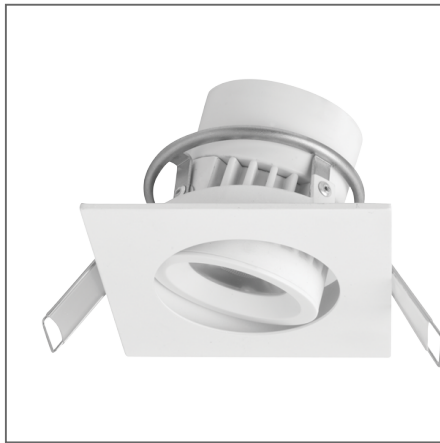

SIENA 2.5" CoverPlus Recessed Downlight (Integrated) - U-DIM

Product Code:

FDS29500v2-dm

Electrical Data	
Voltage (V)	220-240V
Power Factor	>0.85
Product Data	
Product Wattage (W)	6
Beam Angle (°)	36
Tilting Angle (°)	25
Colour Temperature (K)	Warmwhite (2800K), Coolwhite (4000K)
Colour Render Index (Ra)	>Ra80
Materials	Metal housing with optical reflector
Protection Class	Class II
Dimmable	100-5%
Application	Retail, Bathrooms, Hotels, Kitchens, Offices, Restaurants
Performance Data	
Max. Luminous Intensity (cd)	1800
Luminous Flux (lm)	500
Luminous Efficacy (lm/W)	83
Rated Life (hrs)	50000hrs at L70 B50 at Ta25 ° C (25000hrs use directly under thermal insulation)
IP Rating	IP44
Product Dimensions	
Length (mm)	80
Width (mm)	80
Height (mm)	55
Cut-out (mm)	Ø68
Remarks: Capable of linear dimming from 100% to 5% when working with most conventional dimmers. Can be mounted directly in insulated ceilings without any recess box to prevent contact with thermal insulation.	

Product Code: FDS29500v2-dm

MEGAMAN® 2005-2018. All Rights Reserved.
This document is for informational purpose only.

MEGAMAN® reserves the right to make changes from time to time in the interest of product developments without prior notification to any products herein.