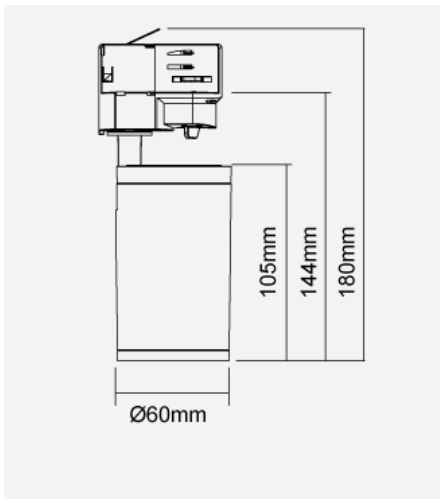

FTA70317v0

Product Code:

FTA70317v0

Product Data	
Product Wattage (W)	8
Light Source	LED PAR16
Lamp Base	GU10
Colour	White (WH12), Silver (SV22), Black (BK12)
Materials	Polycarbonate
Application	Galleries, Hotels, Reception Areas, Restaurants, Retail outlets, Showrooms