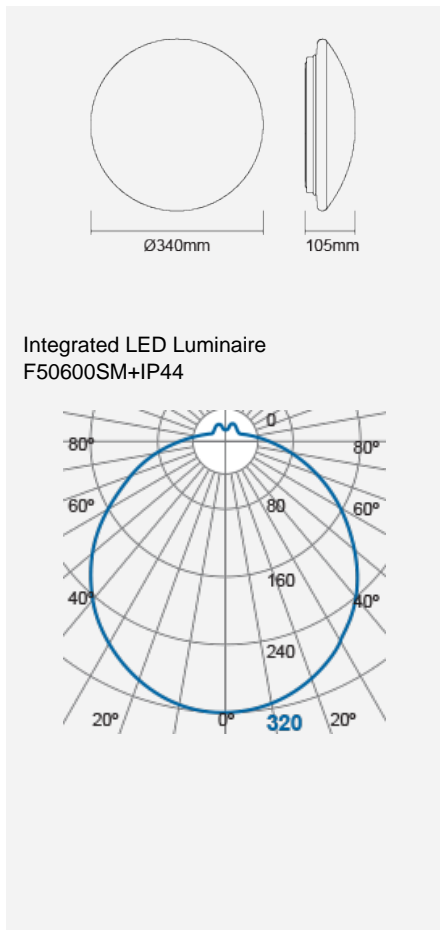

RENZO Bulkhead (Integrated) - IP44

White

Product Code:

F50600SM+IP44

Electrical Data	
Voltage (V)	220-240V
Product Data	
Product Wattage (W)	14.5
Colour Temperature (K)	Warmwhite (3000K), Coolwhite (4000K)
Colour Render Index (Ra)	>Ra80
Colour	White (WH26)
Materials	Steel Housing with PMMA Diffuser
Protection Class	Class I
Dimmable	No
Weight (g)	604
Application	Bathrooms, Corridors, Hotels, Kitchens, Residential applications
Performance Data	
Luminous Flux (lm)	1100
Luminous Efficacy (lm/W)	76
Rated Life (hrs)	25000
IP Rating	IP44
Product Dimensions	
Diameter (mm)	340
Height (mm)	105
Remarks: With microwave motion sensor	

www.megaman.cc

m	Lux	Ø cm
0.5	1280	143
1	320	286
1.5	142	428
2	80	571

Beam angle = 110°