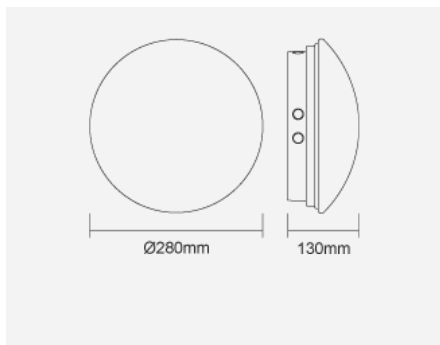

RENZO Bulkhead (Integrated) (Emergency Option)

White

Product Code:

FCL71000v0-em/hp

Electrical Data	
Voltage (V)	220-240V
Product Data	
Product Wattage (W)	13.5
Beam Angle (°)	110
Colour Temperature (K)	Warmwhite (3000K), Coolwhite (4000K)
Colour	White (WH26)
Materials	Metal Housing with PMMA Diffuser
Protection Class	Class
Dimmable	No
Operating Temperature	-5 ° C to +40 ° C
Application	Bathrooms, Corridors, Hotels, Kitchens, Residential applications
Performance Data	
Luminous Flux (lm)	800
Luminous Efficacy (lm/W)	59
Rated Life (hrs)	25000hrs
Remarks: 3hrs Battery	