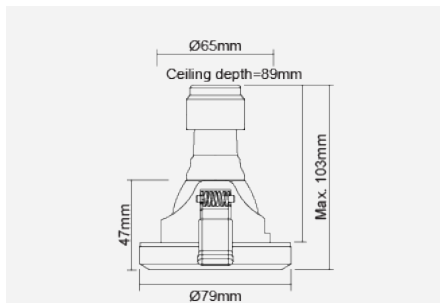

# MIRO Recessed Downlight (MR16)

Silver

IP65

Class III

Max. 8W LED MR16 GU5.3

Product Code:

**F01441RC**

### Product Data

Max. Wattage (W)	8
Light Source	LED MR16
Lamp Base	GU5.3
Colour	Silver (SV26)
Materials	Aluminium and polycarbonate
Protection Class	Class III
Dimmable	N/A
Weight (g)	130
Application	Corridors, Elevators, Hotels, Light Troughs, Offices, Shops

### Product Dimensions

Diameter (mm)	79
Height (mm)	47
Cut-out (mm)	Ø65

Product Code: F01441RC

MEGAMAN® 2005-2019. All Rights Reserved.  
This document is for informational purpose only.

MEGAMAN® reserves the right to make changes from time to time in the interest of product developments without prior notification to any products herein.

[www.megaman.cc](http://www.megaman.cc)

m	Lux	Ø cm
0.5	12800	21
1	3200	43
1.5	1422	64
2	800	85

Beam angle = 24°

Product Code: F01441RC

MEGAMAN® 2005-2019. All Rights Reserved.

This document is for informational purpose only.