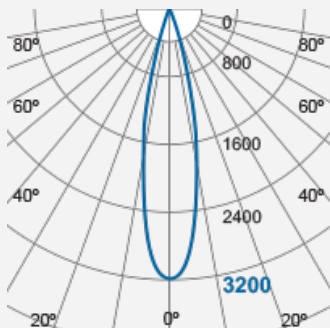

# MIRO Recessed Downlight (MR16)

Silver

IP65

Class III

Max. 8W LED MR16 GU5.3

Product Code:

**F01441RC**

### Product Data

Max. Wattage (W)	8
Light Source	LED MR16
Lamp Base	GU5.3
Colour	Silver (SV26)
Materials	Aluminium and polycarbonate
Protection Class	Class III
Dimmable	N/A
Weight (g)	130
Application	Corridors, Elevators, Hotels, Light Troughs, Offices, Shops

### Product Dimensions

Diameter (mm)	79
Height (mm)	47
Cut-out (mm)	Ø65

Product Code: F01441RC

MEGAMAN® 2005-2019. All Rights Reserved.  
This document is for informational purpose only.

MEGAMAN® reserves the right to make changes from time to time in the interest of product developments without prior notification to any products herein.

[www.megaman.cc](http://www.megaman.cc)

m	Lux	Ø cm
0.5	12800	21
1	3200	43
1.5	1422	64
2	800	85

Beam angle = 24°

Product Code: F01441RC

MEGAMAN® 2005-2019. All Rights Reserved.

This document is for informational purpose only.