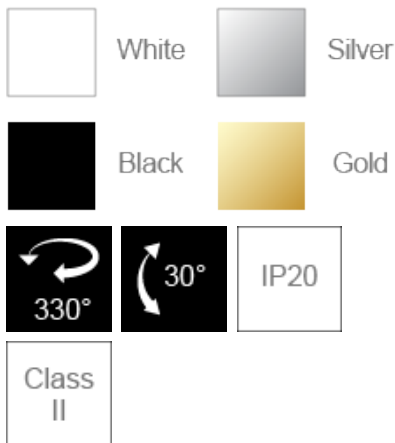

MALCOLM Adjustable Recessed Downlight (PAR16)

Max. 8W LED PAR16 GU10

Product Code:

F13617RC

Product Data	
Max. Wattage (W)	2 x 8
Light Source	LED PAR16
Lamp Base	GU10
Rotating Angle (°)	330
Tilting Angle (°)	30
Colour	White (WH24), Silver (SV26), Black (BK23), Gold (GD23)
Materials	Aluminium and polycarbonate
Protection Class	Class II
Dimmable	N/A
Weight (g)	585
Application	Homes, Department Stores, Exhibition Booths, Galleries and Museums, Restaurants, Shops and Boutiques
Performance Data	
IP Rating	IP20
Product Dimensions	
Length (mm)	220
Width (mm)	110
Height (mm)	97
Cut-out (mm)	W96 x L205