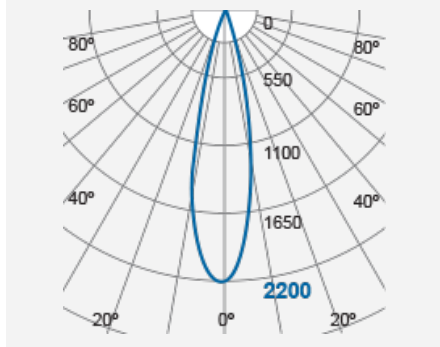

MALCOLM Adjustable Recessed Downlight (PAR16)

Max. 8W LED PAR16 GU10

Product Code:

F13617RC

Product Data	
Max. Wattage (W)	2 x 8
Light Source	LED PAR16
Lamp Base	GU10
Rotating Angle (°)	330
Tilting Angle (°)	30
Colour	White (WH24), Silver (SV26), Black (BK23), Gold (GD23)
Materials	Aluminium and polycarbonate
Protection Class	Class II
Dimmable	N/A
Weight (g)	585
Application	Homes, Department Stores, Exhibition Booths, Galleries and Museums, Restaurants, Shops and Boutiques
Performance Data	
IP Rating	IP20
Product Dimensions	
Length (mm)	220
Width (mm)	110
Height (mm)	97
Cut-out (mm)	W96 x L205