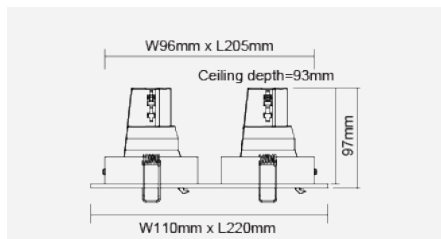

MALCOLM Adjustable Recessed Downlight (PAR16)

Max. 8W LED PAR16 GU10

Product Code:

F13617RC

Product Data	
Max. Wattage (W)	2 x 8
Light Source	LED PAR16
Lamp Base	GU10
Rotating Angle (°)	330
Tilting Angle (°)	30
Colour	White (WH24), Silver (SV26), Black (BK23), Gold (GD23)
Materials	Aluminium and polycarbonate
Protection Class	Class II
Dimmable	N/A
Weight (g)	585
Application	Homes, Department Stores, Exhibition Booths, Galleries and Museums, Restaurants, Shops and Boutiques
Performance Data	
IP Rating	IP20
Product Dimensions	
Length (mm)	220
Width (mm)	110
Height (mm)	97
Cut-out (mm)	W96 x L205