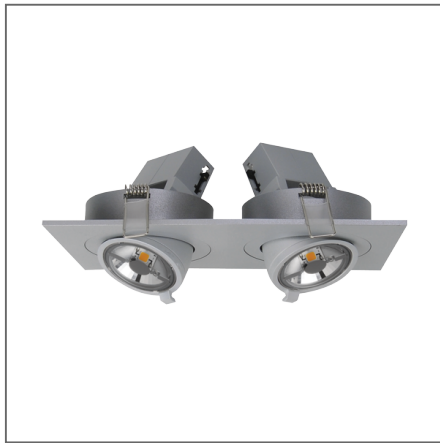

MALCOLM Adjustable Recessed Downlight (PAR16)

Max. 8W LED PAR16 GU10

Product Code:

F13617RC

Product Data	
Max. Wattage (W)	2 x 8
Light Source	LED PAR16
Lamp Base	GU10
Rotating Angle (°)	330
Tilting Angle (°)	30
Colour	White (WH24), Silver (SV26), Black (BK23), Gold (GD23)
Materials	Aluminium and polycarbonate
Protection Class	Class II
Dimmable	N/A
Weight (g)	585
Application	Homes, Department Stores, Exhibition Booths, Galleries and Museums, Restaurants, Shops and Boutiques
Performance Data	
IP Rating	IP20
Product Dimensions	
Length (mm)	220
Width (mm)	110
Height (mm)	97
Cut-out (mm)	W96 x L205