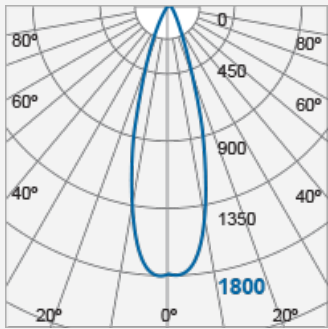

SIENA Adjustable Recessed Downlight (Integrated) DIMMABLE

Product Code:

F28100RC-d

Electrical Data	
Voltage (V)	220-240V
Product Data	
Product Wattage (W)	8
Beam Angle (°)	24, 36
Tilting Angle (°)	25
Colour Temperature (K)	Warmwhite (2800K), Coolwhite (4000K)
Colour Render Index (Ra)	>Ra80
Colour	White (WH26), Silver (SV26), Brushed Nickel (NI53)
Materials	Metal housing with diffuser
Protection Class	Class II
Dimmable	100-10%
Weight (g)	206
Performance Data	
Max. Luminous Intensity (cd)	3300 [24 °], 1800 [36 °]
Luminous Flux (lm)	500
Luminous Efficacy (lm/W)	63
Rated Life (hrs)	25000
IP Rating	IP44
Product Dimensions	
Diameter (mm)	80
Height (mm)	55
Cut-out (mm)	Ø68
Remarks: Capable of linear dimming from 100% to 10% when working with most conventional dimmers. Please refer to the compatible dimmer list at www.megaman.cc/user-guide for further details.	

www.megaman.cc

m	Lux	Ø cm
0.5	13200	21
1	3300	43
1.5	1467	64
2	825	85

Beam angle = 24°

F28100RC-d-36 °

m	Lux	Ø cm
0.5	7200	32
1	1800	65
1.5	800	97
2	450	130

Beam angle = 36°

Product Code: F28100RC-d

MEGAMAN® 2005-2019. All Rights Reserved.