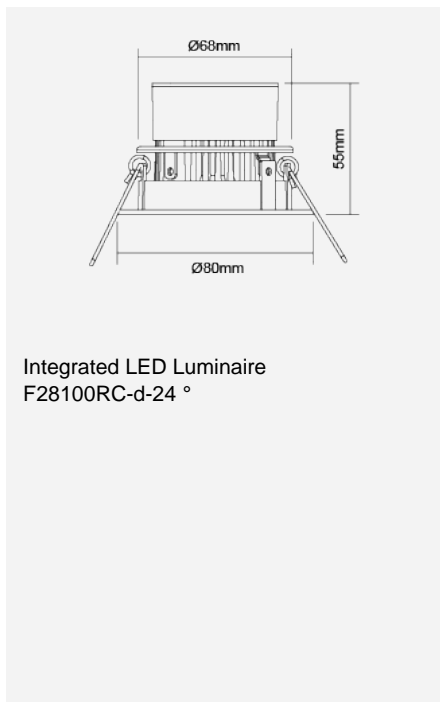

SIENA Adjustable Recessed Downlight (Integrated) DIMMABLE

Product Code:

F28100RC-d

Electrical Data	
Voltage (V)	220-240V
Product Data	
Product Wattage (W)	8
Beam Angle (°)	24, 36
Tilting Angle (°)	25
Colour Temperature (K)	Warmwhite (2800K), Coolwhite (4000K)
Colour Render Index (Ra)	>Ra80
Colour	White (WH26), Silver (SV26), Brushed Nickel (NI53)
Materials	Metal housing with diffuser
Protection Class	Class II
Dimmable	100-10%
Weight (g)	206
Performance Data	
Max. Luminous Intensity (cd)	3300 [24 °], 1800 [36 °]
Luminous Flux (lm)	500
Luminous Efficacy (lm/W)	63
Rated Life (hrs)	25000
IP Rating	IP44
Product Dimensions	
Diameter (mm)	80
Height (mm)	55
Cut-out (mm)	Ø68
Remarks: Capable of linear dimming from 100% to 10% when working with most conventional dimmers. Please refer to the compatible dimmer list at www.megaman.cc/user-guide for further details.	

www.megaman.cc

m	Lux	Ø cm
0.5	13200	21
1	3300	43
1.5	1467	64
2	825	85

Beam angle = 24°

F28100RC-d-36 °

m	Lux	Ø cm
0.5	7200	32
1	1800	65
1.5	800	97
2	450	130

Beam angle = 36°

Product Code: F28100RC-d

MEGAMAN® 2005-2019. All Rights Reserved.