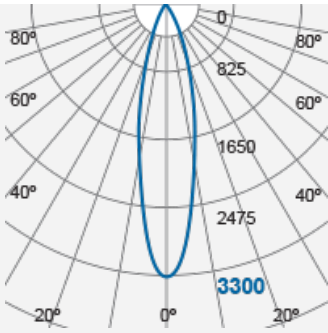

SIENA Adjustable Recessed Downlight (Integrated) DIMMABLE

Product Code:

F28100RC-d

Electrical Data	
Voltage (V)	220-240V
Product Data	
Product Wattage (W)	8
Beam Angle (°)	24, 36
Tilting Angle (°)	25
Colour Temperature (K)	Warmwhite (2800K), Coolwhite (4000K)
Colour Render Index (Ra)	>Ra80
Colour	White (WH26), Silver (SV26), Brushed Nickel (NI53)
Materials	Metal housing with diffuser
Protection Class	Class II
Dimmable	100-10%
Weight (g)	206
Performance Data	
Max. Luminous Intensity (cd)	3300 [24 °], 1800 [36 °]
Luminous Flux (lm)	500
Luminous Efficacy (lm/W)	63
Rated Life (hrs)	25000
IP Rating	IP44
Product Dimensions	
Diameter (mm)	80
Height (mm)	55
Cut-out (mm)	Ø68
Remarks: Capable of linear dimming from 100% to 10% when working with most conventional dimmers. Please refer to the compatible dimmer list at www.megaman.cc/user-guide for further details.	

www.megaman.cc

m	Lux	Ø cm
0.5	13200	21
1	3300	43
1.5	1467	64
2	825	85

Beam angle = 24°

F28100RC-d-36 °

m	Lux	Ø cm
0.5	7200	32
1	1800	65
1.5	800	97
2	450	130

Beam angle = 36°

Product Code: F28100RC-d

MEGAMAN® 2005-2019. All Rights Reserved.