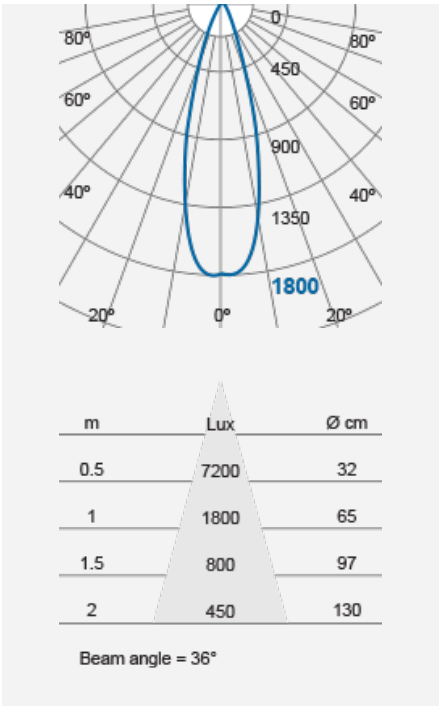

Product Code: F29500RC-w

MEGAMAN® 2005-2019. All Rights Reserved.
This document is for informational purpose only.

MEGAMAN® reserves the right to make changes from time to time in the interest of product developments without prior notification to any products herein.
www.megaman.cc