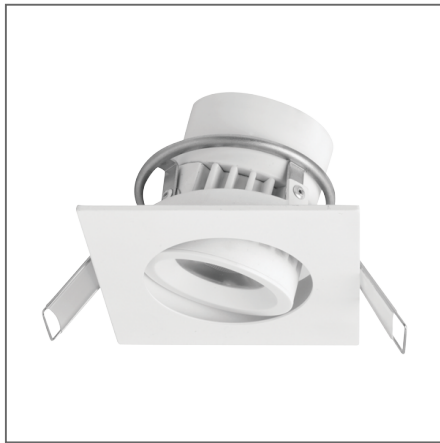

SIENA Adjustable Recessed Downlight (Integrated) - Dim to Warm

Product Code:

F29500RC-w

Electrical Data	
Voltage (V)	220-240V
Product Data	
Product Wattage (W)	8
Beam Angle (°)	36
Colour Render Index (Ra)	>Ra80
Colour	White (WH26), Silver (SV26), Brushed Nickel (NI53)
Materials	Metal housing with diffuser
Protection Class	Class II
Dimmable	100-10% (2800K-1800K)
Weight (g)	220
Performance Data	
Max. Luminous Intensity (cd)	1800
Rated Life (hrs)	25000
IP Rating	IP44
Product Dimensions	
Length (mm)	80
Width (mm)	80
Height (mm)	55
Remarks: Capable of linear dimming from 100% to 10% when working with most conventional dimmers. Please refer to the compatible dimmer list at www.megaman.cc/user-guide for further details.	

Technologies

Following exactly the dimming curve of familiar incandescent and halogen lamps, the LED lamps could simultaneously emit a warmer light when they are dimmed from 100% to 10%.

Product Code: F29500RC-w