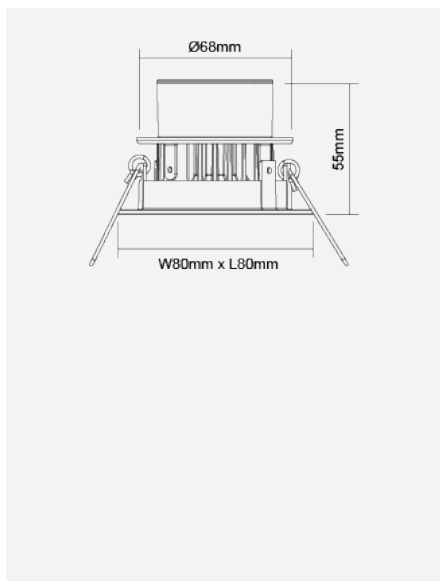

SIENA Adjustable Recessed Downlight (Integrated) - Dim to Warm

Product Code:

F29500RC-w

Electrical Data	
Voltage (V)	220-240V
Product Data	
Product Wattage (W)	8
Beam Angle (°)	36
Colour Render Index (Ra)	>Ra80
Colour	White (WH26), Silver (SV26), Brushed Nickel (NI53)
Materials	Metal housing with diffuser
Protection Class	Class II
Dimmable	100-10% (2800K-1800K)
Weight (g)	220
Performance Data	
Max. Luminous Intensity (cd)	1800
Rated Life (hrs)	25000
IP Rating	IP44
Product Dimensions	
Length (mm)	80
Width (mm)	80
Height (mm)	55
Remarks: Capable of linear dimming from 100% to 10% when working with most conventional dimmers. Please refer to the compatible dimmer list at www.megaman.cc/user-guide for further details.	