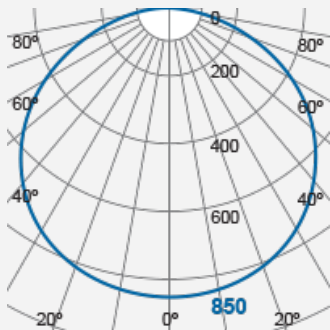

BERTO Panel (Integrated)

Integrated LED Luminaire
F33400RC

Product Code:

F33400RC

Electrical Data	
Nominal Voltage (V)	DC 35-39V
Input Current (mA)	700
Product Data	
Product Wattage (W)	26
Colour Temperature (K)	Warmwhite (3000K), Coolwhite (4000K), Daylight (6000K)
Colour Render Index (Ra)	>Ra80
Colour	White (WH26), Silver (SV63)
Materials	Aluminium frame and PS diffuser
Protection Class	Class III
Dimmable	Yes
Suggested Driver	LA11072, LA11063
Weight (g)	2758
Application	Classrooms, Conference Rooms, Corridors, Offices
Performance Data	
Luminous Flux (lm)	2400 [3000K], 2600 [4000K], 2700 [6000K]
Luminous Efficacy (lm/W)	92 [3000K], 100 [4000K], 104 [6000K]
Rated Life (hrs)	50000
IP Rating	IP20
Product Dimensions	
Length (mm)	595
Width (mm)	595
Height (mm)	9
Remarks: Accessories for BERTO LED Panel: LA10025 4-wire Suspension Kits, LA10027 Surface Mounted Kits, LA10029 Ceiling Frame, LA10031 Security Chain	

www.megaman.cc

m	Lux	Ø cm
0.5	3400	173
1	850	346
1.5	378	520
2	213	693

Beam angle = 120°

Product Code: F33400RC

MEGAMAN® 2005-2019. All Rights Reserved.

This document is for informational purpose only.

MEGAMAN® reserves the right to make changes from time to time in the interest of product developments without prior notification to any products herein.