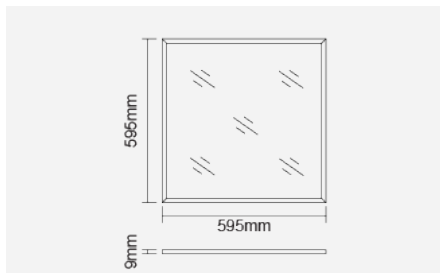

BERTO Panel (Integrated)

Integrated LED Luminaire
F33400RC

Product Code:

F33400RC

Electrical Data	
Nominal Voltage (V)	DC 35-39V
Input Current (mA)	700
Product Data	
Product Wattage (W)	26
Colour Temperature (K)	Warmwhite (3000K), Coolwhite (4000K), Daylight (6000K)
Colour Render Index (Ra)	>Ra80
Colour	White (WH26), Silver (SV63)
Materials	Aluminium frame and PS diffuser
Protection Class	Class III
Dimmable	Yes
Suggested Driver	LA11072, LA11063
Weight (g)	2758
Application	Classrooms, Conference Rooms, Corridors, Offices
Performance Data	
Luminous Flux (lm)	2400 [3000K], 2600 [4000K], 2700 [6000K]
Luminous Efficacy (lm/W)	92 [3000K], 100 [4000K], 104 [6000K]
Rated Life (hrs)	50000
IP Rating	IP20
Product Dimensions	
Length (mm)	595
Width (mm)	595
Height (mm)	9
Remarks: Accessories for BERTO LED Panel: LA10025 4-wire Suspension Kits, LA10027 Surface Mounted Kits, LA10029 Ceiling Frame, LA10031 Security Chain	

www.megaman.cc

m	Lux	Ø cm
0.5	3400	173
1	850	346
1.5	378	520
2	213	693

Beam angle = 120°

Product Code: F33400RC

MEGAMAN® 2005-2019. All Rights Reserved.

This document is for informational purpose only.

MEGAMAN® reserves the right to make changes from time to time in the interest of product developments without prior notification to any products herein.