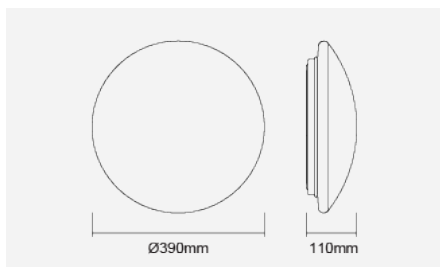

RENZO Bulkhead (Integrated)

White

Integrated LED Luminaire
F50700SM

Product Code:

F50700SM

Electrical Data	
Voltage (V)	220-240V
Product Data	
Product Wattage (W)	18.5
Colour Temperature (K)	Warmwhite (3000K), Coolwhite (4000K)
Colour Render Index (Ra)	>Ra80
Colour	White (WH26)
Materials	Steel Housing with PMMA Diffuser
Protection Class	Class I
Dimmable	No
Weight (g)	700
Application	Bathrooms, Corridors, Hotels, Kitchens, Residential applications
Performance Data	
Luminous Flux (lm)	1400
Luminous Efficacy (lm/W)	76
Rated Life (hrs)	25000
IP Rating	IP20
Product Dimensions	
Diameter (mm)	390
Height (mm)	110

www.megaman.cc

m	Lux	Ø cm
0.5	1800	143
1	450	286
1.5	200	428
2	113	571

Beam angle = 110°

Product Code: F50700SM

MEGAMAN® 2005-2019. All Rights Reserved.

This document is for informational purpose only.

MEGAMAN® reserves the right to make changes from time to time in the interest of product developments without prior notification to any products herein.