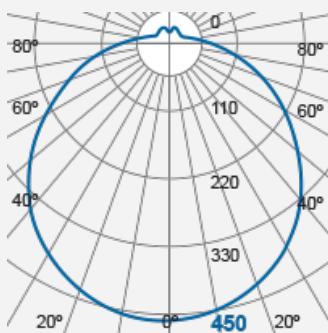

RENZO Bulkhead (Integrated)

White

Integrated LED Luminaire
F50700SM

Product Code:

F50700SM

Electrical Data	
Voltage (V)	220-240V
Product Data	
Product Wattage (W)	18.5
Colour Temperature (K)	Warmwhite (3000K), Coolwhite (4000K)
Colour Render Index (Ra)	>Ra80
Colour	White (WH26)
Materials	Steel Housing with PMMA Diffuser
Protection Class	Class I
Dimmable	No
Weight (g)	700
Application	Bathrooms, Corridors, Hotels, Kitchens, Residential applications
Performance Data	
Luminous Flux (lm)	1400
Luminous Efficacy (lm/W)	76
Rated Life (hrs)	25000
IP Rating	IP20
Product Dimensions	
Diameter (mm)	390
Height (mm)	110

www.megaman.cc

m	Lux	Ø cm
0.5	1800	143
1	450	286
1.5	200	428
2	113	571

Beam angle = 110°

Product Code: F50700SM

MEGAMAN® 2005-2019. All Rights Reserved.

This document is for informational purpose only.

MEGAMAN® reserves the right to make changes from time to time in the interest of product developments without prior notification to any products herein.