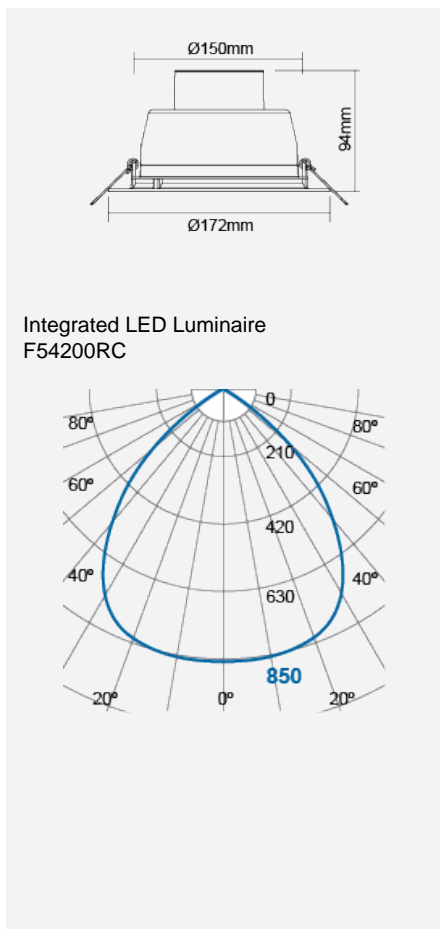

SIENA SR Recessed Downlight (Integrated)

Product Code:

F54200RC

Electrical Data	
Voltage (V)	220-240V
Power Factor	>0.9
Product Data	
Product Wattage (W)	15.5
Colour Temperature (K)	Warmwhite (2800K), Coolwhite (4000K), Daylight (6500K)
Colour Render Index (Ra)	>Ra80
Colour	White (WH26), Silver (SV26)
Materials	Die-cast aluminium trim with specular reflector
Protection Class	Class II
Dimmable	No
Performance Data	
Luminous Flux (lm)	1560
Luminous Efficacy (lm/W)	101
Rated Life (hrs)	50000
IP Rating	IP44
Product Dimensions	
Diameter (mm)	172
Height (mm)	94
Cut-out (mm)	Ø150
Remarks: UGR 22 Shielding Angle: Up to 25 °	

www.megaman.cc

m	Lux	Ø cm
0.5	3400	100
1	850	200
1.5	378	300
2	213	400

Beam angle = 90°

Product Code: F54200RC

MEGAMAN® 2005-2019. All Rights Reserved.

This document is for informational purpose only.

MEGAMAN® reserves the right to make changes from time to time in the interest of product developments without prior notification to any products herein.