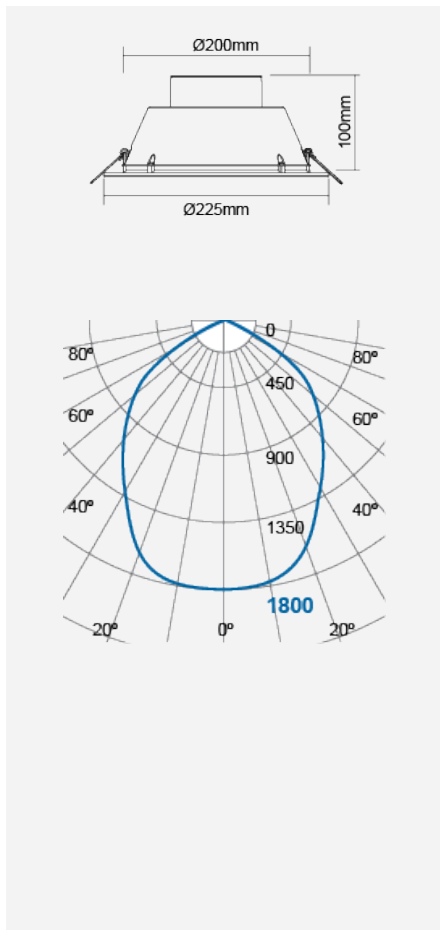

RichColour-SIENA FR Recessed Downlight (Integrated)

Product Code:

F54800RC-R9

Electrical Data	
Voltage (V)	220-240V
Power Factor	>0.9
Product Data	
Product Wattage (W)	19
Colour Temperature (K)	Warmwhite (2800K), Coolwhite (4000K), Daylight (6500K)
Colour Render Index (Ra)	Ra92
Colour	White (WH26), Silver (SV26)
Materials	Die-cast aluminium trim with specular reflector
Protection Class	Class II
Dimmable	No
Performance Data	
Luminous Flux (lm)	1800
Luminous Efficacy (lm/W)	95
Rated Life (hrs)	50000
IP Rating	IP44
Product Dimensions	
Diameter (mm)	225
Height (mm)	100
Cut-out (mm)	Ø200
Remarks: UGR 22 Shielding Angle: Up to 25 °	

www.megaman.cc

m	Lux	Ø cm
0.5	7200	100
1	1800	200
1.5	800	300
2	450	400

Beam angle = 90°