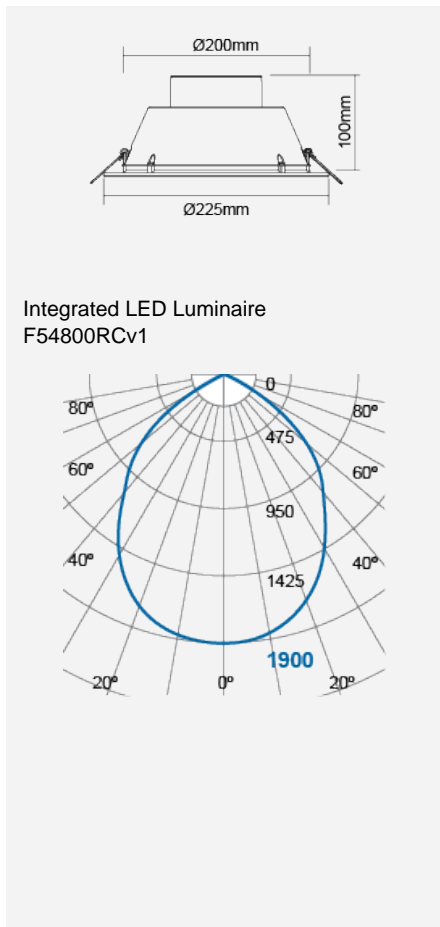

High Output-SIENA FR Recessed Downlight (Integrated)

Product Code:

F54800RCv1

Electrical Data	
Voltage (V)	220-240V
Power Factor	>0.9
Product Data	
Product Wattage (W)	25.5
Colour Temperature (K)	Warmwhite (2800K), Coolwhite (4000K), Daylight (6500K)
Colour Render Index (Ra)	>Ra80
Colour	White (WH26), Silver (SV26)
Materials	Die-cast aluminium trim with specular reflector
Protection Class	Class II
Dimmable	No
Performance Data	
Luminous Flux (lm)	2700
Luminous Efficacy (lm/W)	106
Rated Life (hrs)	50000
IP Rating	IP44
Product Dimensions	
Diameter (mm)	225
Height (mm)	100
Cut-out (mm)	Ø200
Remarks: UGR 22 Shielding Angle: Up to 25 °	

www.megaman.cc

m	Lux	Ø cm
0.5	7600	100
1	1900	200
1.5	844	300
2	475	400

Beam angle = 90°