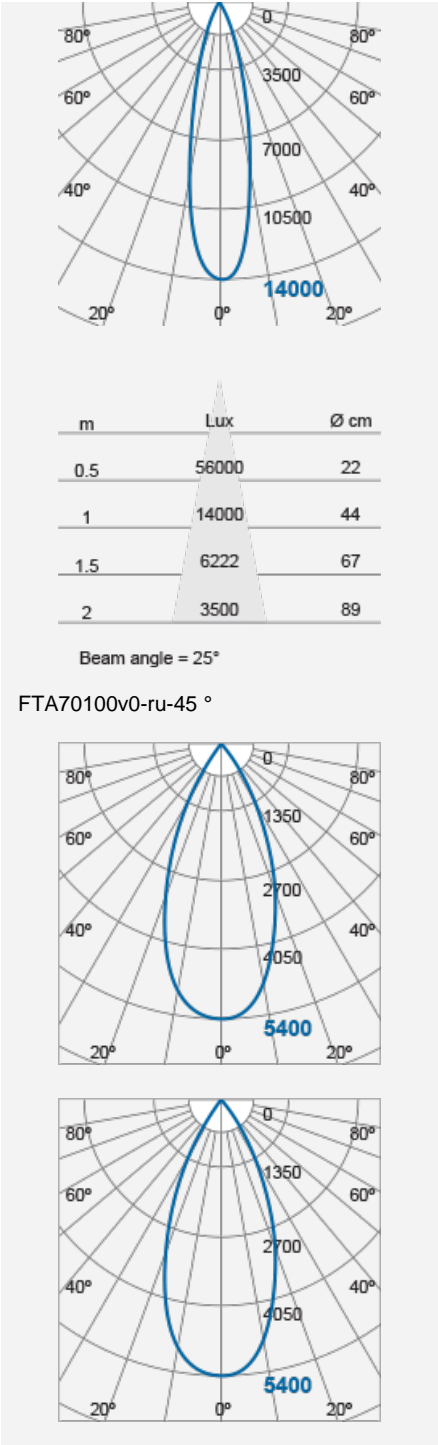

Product Code: FTA70100v0-ru