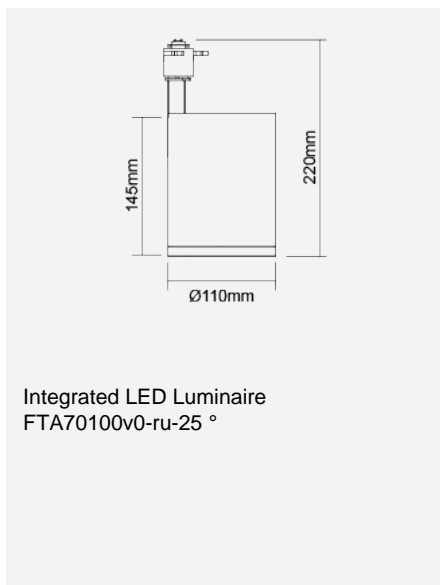

MARCO Track Lighting (Integrated) - Ultra RichColour

Product Code:

FTA70100v0-ru

Electrical Data	
Voltage (V)	220-240V
Power Factor	>0.9
Product Data	
Product Wattage (W)	37
Beam Angle (°)	25, 45
Rotating Angle (°)	330
Tilting Angle (°)	90
Colour Temperature (K)	Warmwhite (3000K), Coolwhite (4000K)
Colour Render Index (Ra)	Ra97
Colour Consistency (SDCM)	3
Colour	White (WH26), Silver (SV28), Black (BK24)
Materials	Aluminium
Protection Class	Class
Dimmable	No
Operating Temperature	-30 ° C to +40 ° C
Application	Bus and Train Terminus, Hotels, Museums, Restaurants, Shop Lighting, Showrooms
Performance Data	
Max. Luminous Intensity (cd)	14000 [25 °], 5400 [45 °]
Luminous Flux (lm)	2600 [3000K], 2700 [4000K]
Luminous Efficacy (lm/W)	70 [3000K], 73 [4000K]
Product Dimensions	
Diameter (mm)	110
Height (mm)	248
Remarks: Accessories:	
LA10054 Spread lens	LA10055 Rectangular lens