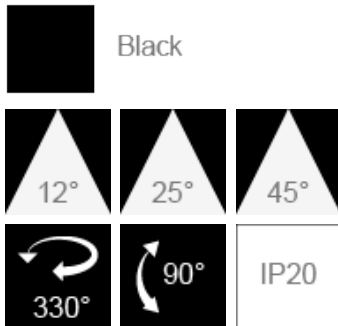

MARCO Track Lighting (Integrated) - Ultra RichColour

Product Code:

FTA70100v0-ru

Electrical Data	
Voltage (V)	220-240V
Power Factor	>0.9
Product Data	
Product Wattage (W)	37
Beam Angle (°)	25, 45
Rotating Angle (°)	330
Tilting Angle (°)	90
Colour Temperature (K)	Warmwhite (3000K), Coolwhite (4000K)
Colour Render Index (Ra)	Ra97
Colour Consistency (SDCM)	3
Colour	White (WH26), Silver (SV28), Black (BK24)
Materials	Aluminium
Protection Class	Class
Dimmable	No
Operating Temperature	-30 ° C to +40 ° C
Application	Bus and Train Terminus, Hotels, Museums, Restaurants, Shop Lighting, Showrooms
Performance Data	
Max. Luminous Intensity (cd)	14000 [25 °], 5400 [45 °]
Luminous Flux (lm)	2600 [3000K], 2700 [4000K]
Luminous Efficacy (lm/W)	70 [3000K], 73 [4000K]
Product Dimensions	
Diameter (mm)	110
Height (mm)	248
Remarks: Accessories:	
LA10054 Spread lens	LA10055 Rectangular lens