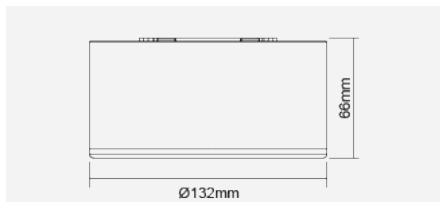

# CONXENTO Surface Mounted Luminaire

Max. 7W LED GX53

Product Code:

**L0503CL**

Product Data	
Max. Wattage (W)	7
Light Source	LED GX53
Lamp Base	GX53
Colour	White (WH11), Black (BK11)
Materials	Polycarbonate
Protection Class	Class II
Dimmable	N/A
Weight (g)	165
Application	Cabinets, Shelves, Showcase Displays, Workstations
Performance Data	
IP Rating	IP20
Product Dimensions	
Diameter (mm)	132
Height (mm)	66

[www.megaman.cc](http://www.megaman.cc)

m	Lux	Ø cm
0.5	1000	100
1	250	200
1.5	111	300
2	63	400

Beam angle = 90°

Product Code: L0503CL

MEGAMAN® 2005-2019. All Rights Reserved.

This document is for informational purpose only.