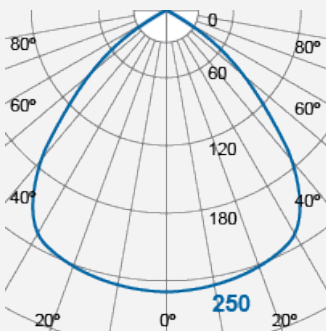

# CONXENTO Surface Mounted Luminaire

Max. 7W LED GX53

Product Code:

**L0503CL**

Product Data	
Max. Wattage (W)	7
Light Source	LED GX53
Lamp Base	GX53
Colour	White (WH11), Black (BK11)
Materials	Polycarbonate
Protection Class	Class II
Dimmable	N/A
Weight (g)	165
Application	Cabinets, Shelves, Showcase Displays, Workstations
Performance Data	
IP Rating	IP20
Product Dimensions	
Diameter (mm)	132
Height (mm)	66

[www.megaman.cc](http://www.megaman.cc)

m	Lux	Ø cm
0.5	1000	100
1	250	200
1.5	111	300
2	63	400

Beam angle = 90°

Product Code: L0503CL

MEGAMAN® 2005-2019. All Rights Reserved.

This document is for informational purpose only.