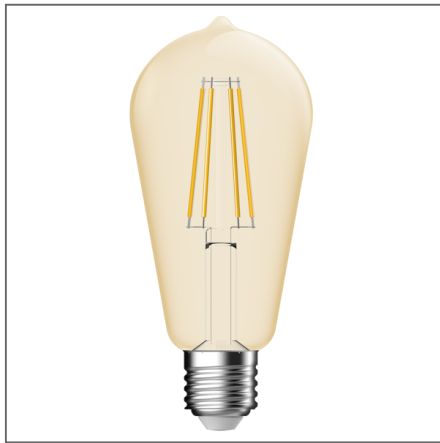

Filament-ST64 1.9W E27

Product Code:

LG227019/GDv00+E27+820+V0240

Electrical Data	
Voltage (V)	220-240V
Power Factor	N/A
Starting Time (sec)	<0.5
Warm-up Time Up to 100% of the Full Light Output (sec)	Instant full light
Product Data	
Lamp Base	E27
Product Wattage (W)	1.9
Equivalent Wattage (W)	21
Colour Temperature (K)	2000K
Colour Render Index (Ra)	Ra 80
Colour Consistency (SDCM)	6
Energy Label	A++
Operating Temperature	-30 ° C to +45 ° C
Switching Cycles (times)	>1,000,000
Mercury Content (mg)	N/A
Weight (g)	471
Application	Hospitality, Residential
Performance Data	
Total Luminous Flux (lm)	200
Rated Life (hrs)	15,000
Lumen Maintenance at the End of Lamp Life (%)	70
Product Dimensions	
Diameter (mm)	64
Length (mm)	140
Remarks: The rated wattage, rated lamp life and rated luminous flux are equivalent to their nominal values shown on product packaging.	

Product Code: LG227019/GDv00+E27+820+V0240

MEGAMAN® 2005-2019. All Rights Reserved.

This document is for informational purpose only.

MEGAMAN® reserves the right to make changes from time to time in the interest of product developments without prior notification to any products herein.