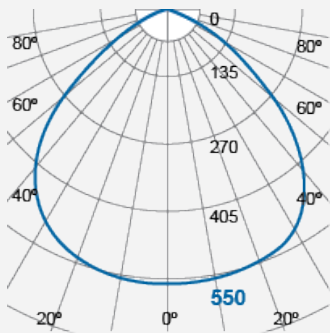

TOTT S Floodlight (Integrated) - IP65

Integrated LED Luminaire
FFL70300v0

Product Code:

FFL70300v0

Electrical Data	
Voltage (V)	220-240V
Power Factor	>0.9
Product Data	
Product Wattage (W)	9.5
Beam Angle (°)	100
Tilting Angle (°)	160
Colour Temperature (K)	Warmwhite (3000K), Coolwhite (4000K)
Colour Render Index (Ra)	>Ra80
Colour	Black (BK23)
Materials	Polycarbonate
Protection Class	Class II
Dimmable	No
Operating Temperature	-30 ° C to +40 ° C
Weight (g)	195
Application	Billboards, Gate areas, Pillar Facades, Signages
Performance Data	
Max. Luminous Intensity (cd)	550
Luminous Flux (lm)	900
Luminous Efficacy (lm/W)	95
Rated Life (hrs)	50000
IP Rating	IP65
Product Dimensions	
Length (mm)	86
Width (mm)	113
Height (mm)	115

www.megaman.cc

m	Lux	Ø cm
0.5	2200	119
1	550	238
1.5	244	358
2	138	477

Beam angle = 100°