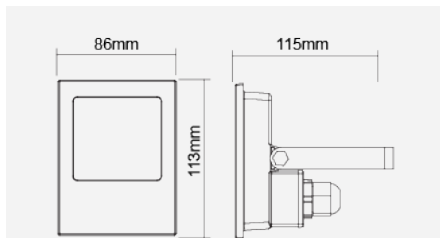

TOTT S Floodlight (Integrated) - IP65

Integrated LED Luminaire
FFL70300v0

Product Code:

FFL70300v0

Electrical Data	
Voltage (V)	220-240V
Power Factor	>0.9
Product Data	
Product Wattage (W)	9.5
Beam Angle (°)	100
Tilting Angle (°)	160
Colour Temperature (K)	Warmwhite (3000K), Coolwhite (4000K)
Colour Render Index (Ra)	>Ra80
Colour	Black (BK23)
Materials	Polycarbonate
Protection Class	Class II
Dimmable	No
Operating Temperature	-30 ° C to +40 ° C
Weight (g)	195
Application	Billboards, Gate areas, Pillar Facades, Signages
Performance Data	
Max. Luminous Intensity (cd)	550
Luminous Flux (lm)	900
Luminous Efficacy (lm/W)	95
Rated Life (hrs)	50000
IP Rating	IP65
Product Dimensions	
Length (mm)	86
Width (mm)	113
Height (mm)	115

www.megaman.cc

m	Lux	Ø cm
0.5	2200	119
1	550	238
1.5	244	358
2	138	477

Beam angle = 100°